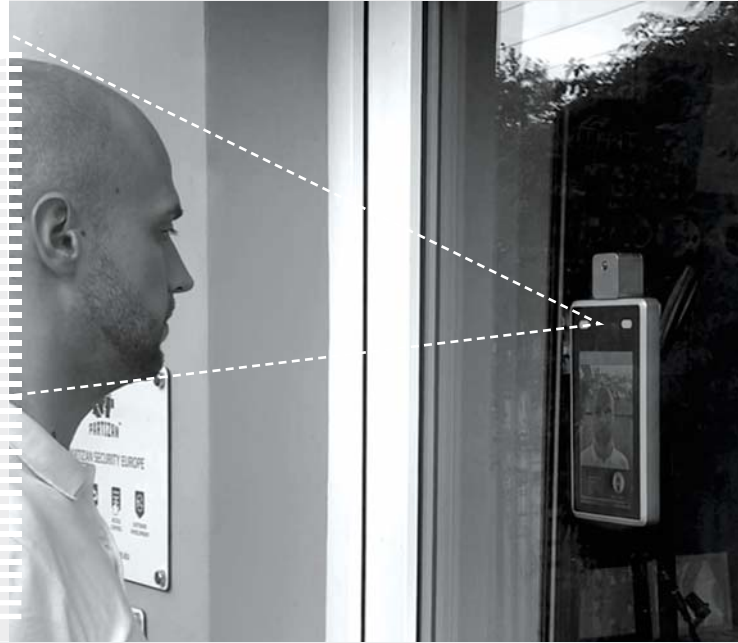

## TECHNICAL FEATURES

Sensor	1/2.7" CMOS FullHD
Resolution	2.0MP, 1920x1080
Display	7" IPS
Internal memory	16 Gb
Output interface	Wiegand 26/34, Alarm output
Network Interface	RJ-45 (10/100Base-T)
Audio	Built-in speaker
t° measurement	≤1 m
t° measurement range	30 ~ 45 °C
t° measurement accuracy	+/-0.3 °C
Face recognition distance	≤3 m
Faces database	22400
Events database	100000
Housing and bracket	Metal

JEUX SFR-7000 can monitor visitors behind the glass

## MOUNTING OPTIONS

\*/Stands may differ from those shown in the photo

Table bracket position

Floor standing position