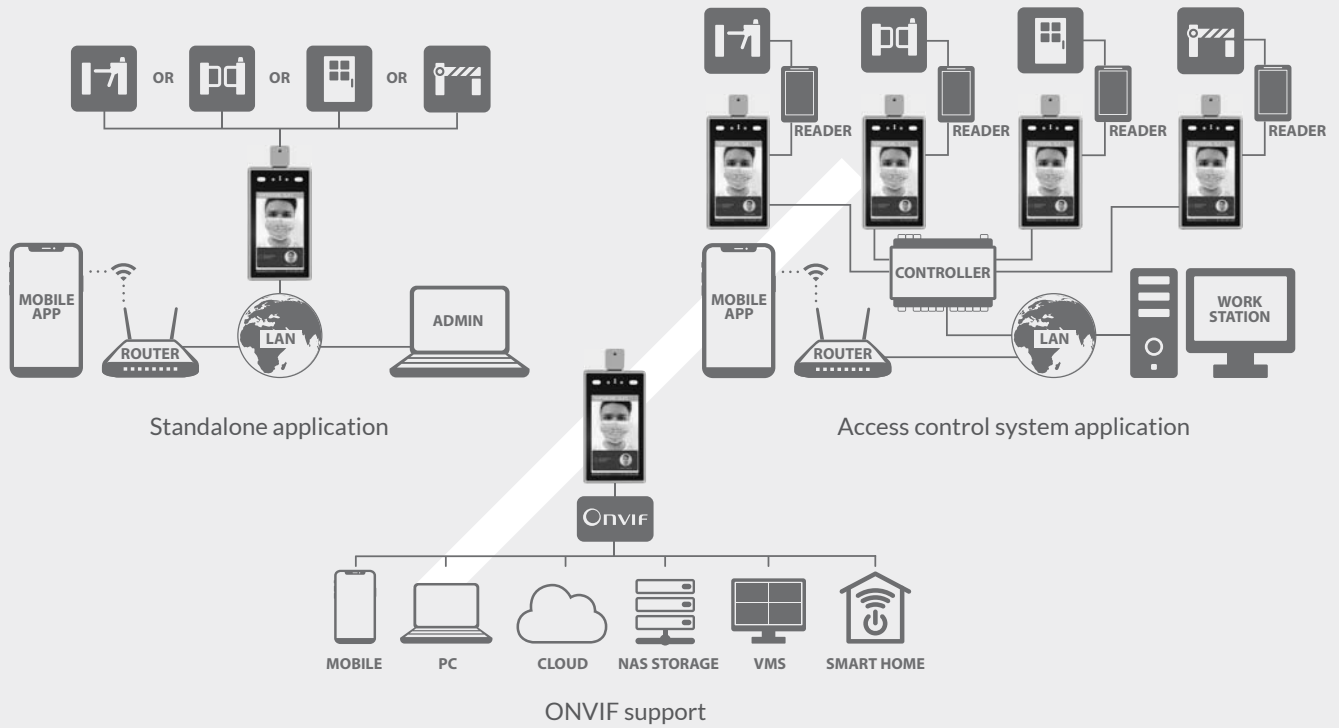

JEUX SFR-7000 can monitor visitors behind the glass

## MOUNTING OPTIONS

\*/Stands may differ from those shown in the photo

Table bracket position

Floor standing position

## SYSTEM CONNECTIONS POSSIBILITIES